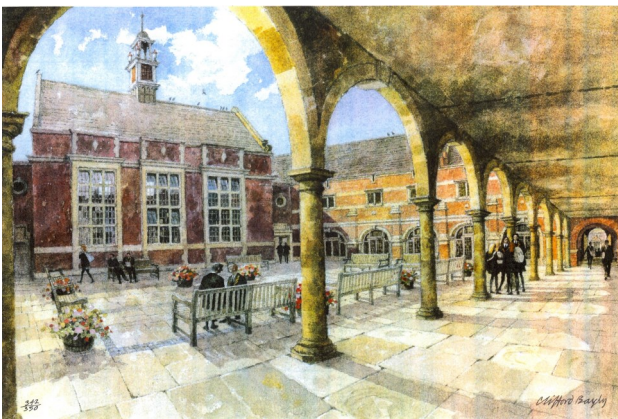

In celebration of Stockport Grammar School's 100th Anniversary at the Hallam Site we are delighted to present mounted limited edition prints of **Main Quad** and **View from the Sports Field** by the distinguished artist Clifford Bayly, R.W.S.

Clifford Bayly, R.W.S. was born in London and trained at St Martin's and Camberwell Schools of Art, Clifford Bayly was elected a Fellow of the Royal Watercolour Society in 1984. He was, for twenty years, head of Graphic Design Degree Courses at Maidstone College of Art and has exhibited regularly at the Royal Academy Summer Exhibition and Bankside Gallery, home of the Royal Watercolour Society. The artist has been a winner of the prestigious annual Singer Friedlander/Sunday Times National Watercolour competition.

These limited edition prints are signed and numbered by the artist. Printed on totally acid free paper, using only colourfast inks, each print has an image size of 10" x 15" and is presented in a specially commissioned mount to celebrate the School's 100th year at the Hallam Site. The prints are available for **£55 each (including UK postage and packaging)** with all profits being donated to The Stockport Grammar School Bursary Fund.